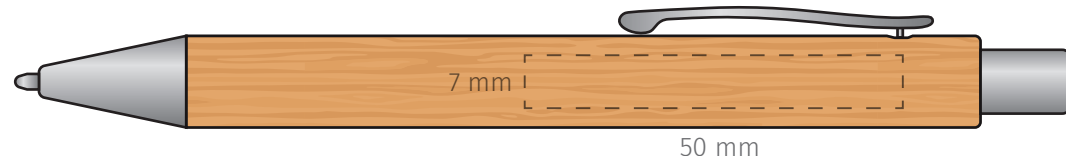

**TEMPLATE:**  
■ ZHU BAMBOO PEN

SCREENPRINT

ENGRAVE

Item shown at 100% actual size when viewed on A4 paper

BRANDING

Screenprint, Pad print: Maximum branding area 50 x 7 mm  
Engrave: Maximum branding area 90 x 6 mm