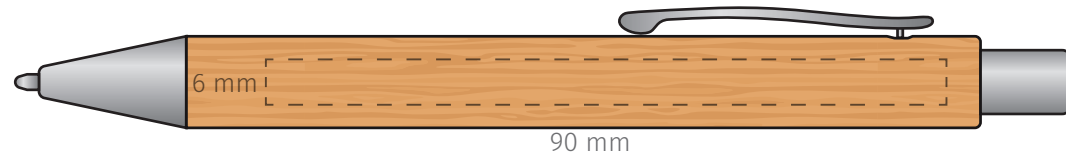

**TEMPLATE:**  
■ ZHU BAMBOO PEN

SCREENPRINT

ENGRAVE

Item shown at 100% actual size when viewed on A4 paper

BRANDING

Screenprint, Pad print: Maximum branding area 50 x 7 mm  
Engrave: Maximum branding area 90 x 6 mm